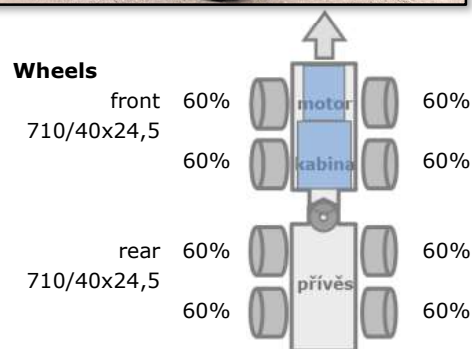

Extra equipment

- Air-condition, Radio
- Engine and cab preheating
- Sun visors
- LED working light
- Vacuum pump
- 1 pair tracks
- fuel/oil pump
- bogie lift rear